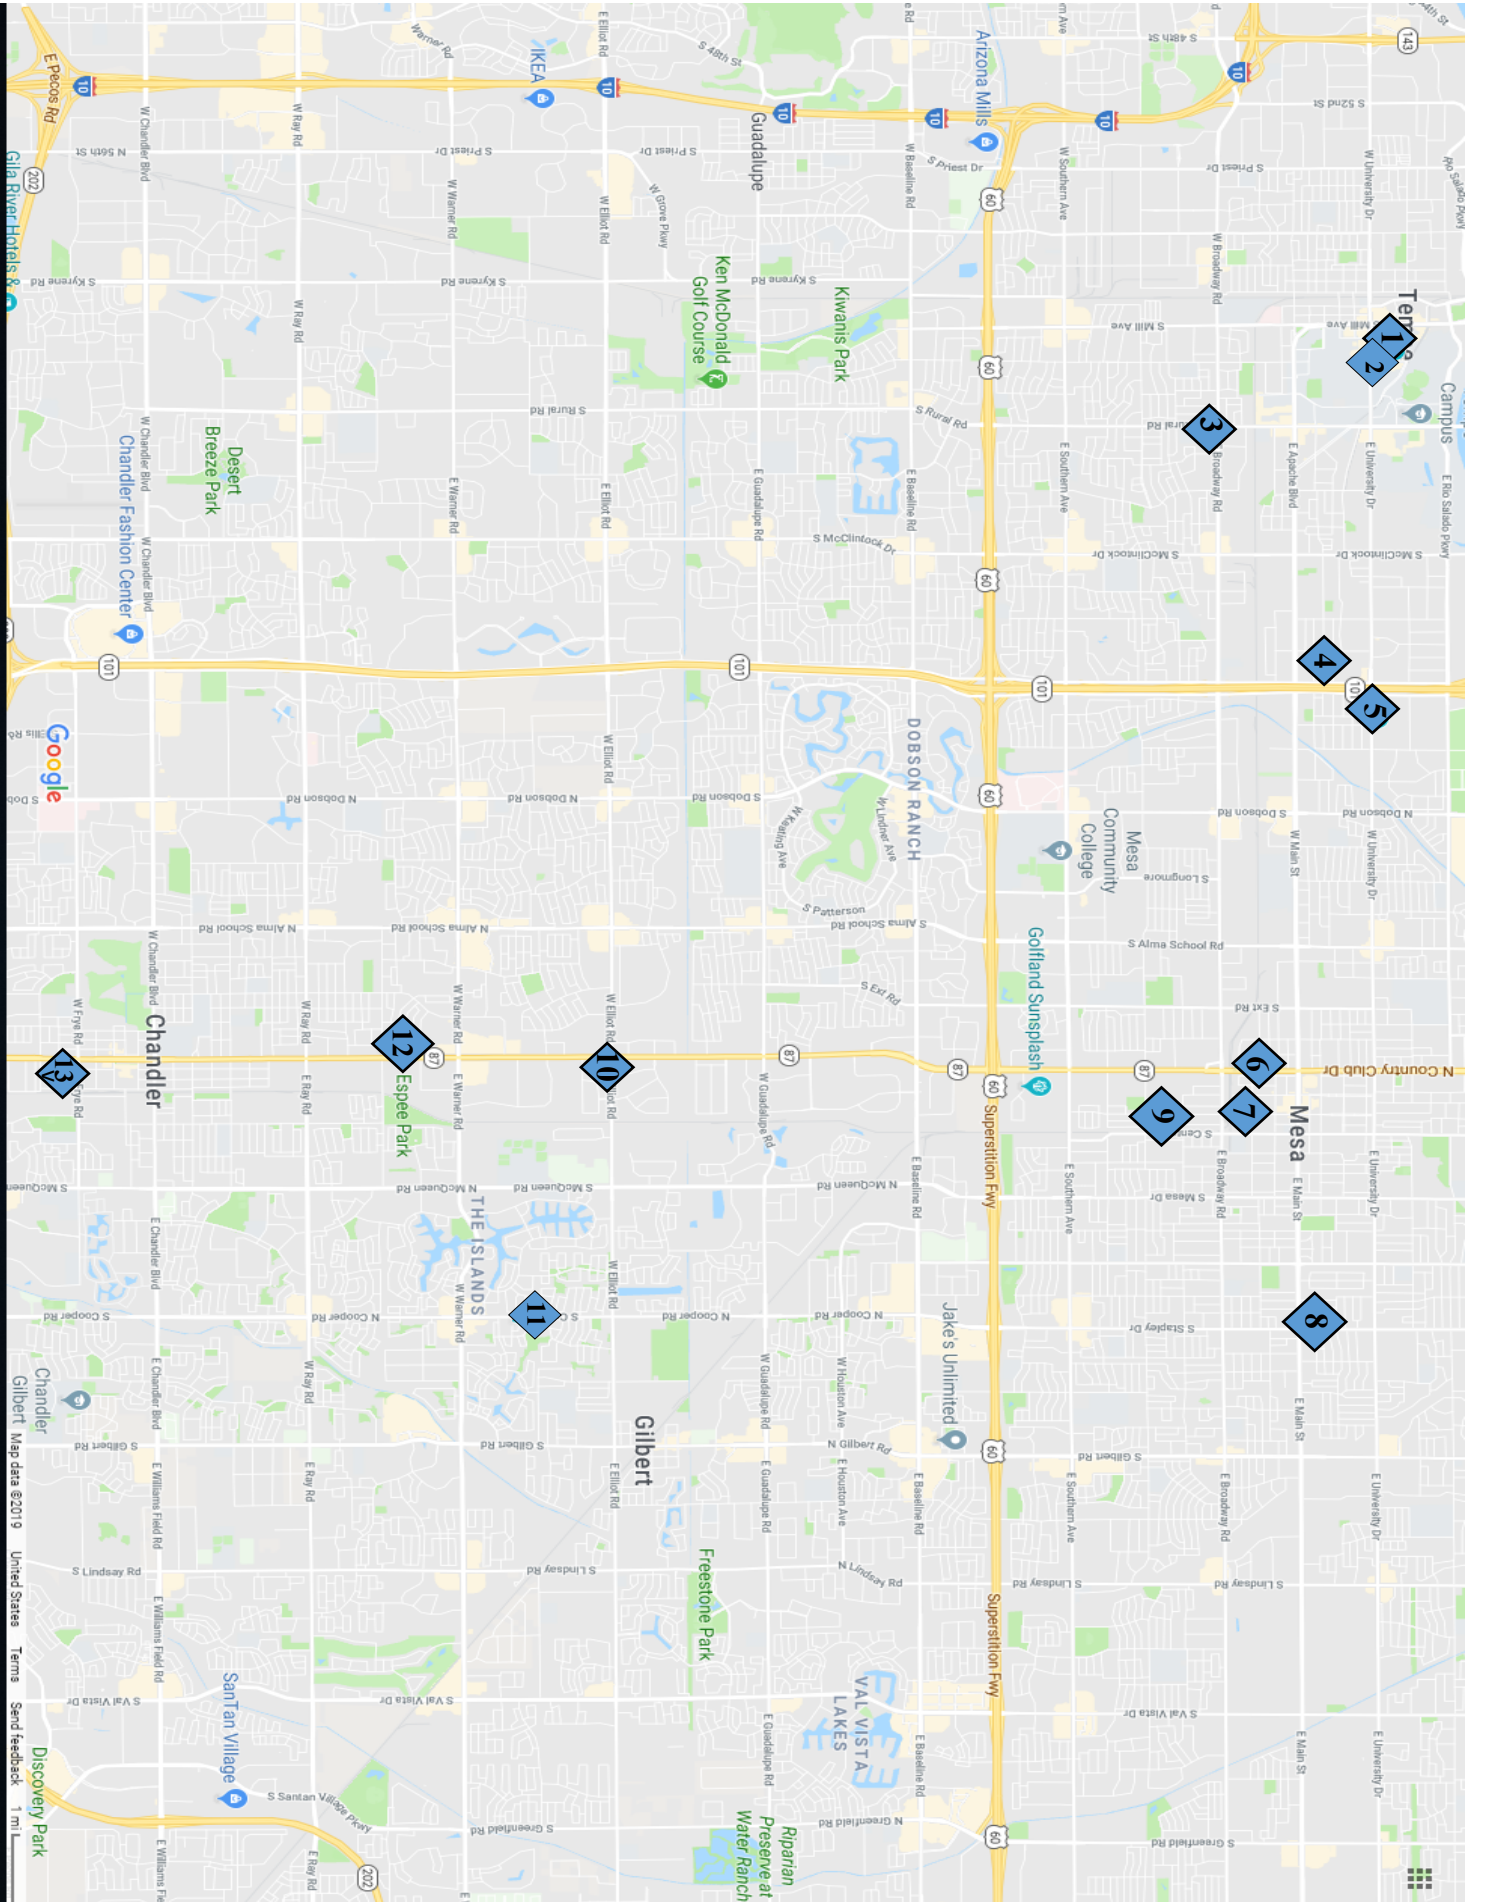

1
2

3

4
5

6
7
9

8

10

12

11

13

Map labels include: Tempe, Mesa, Chandler, Gilbert, Val Vista Lakes, Freestone Park, Desert Breeze Park, Chandler Fashion Center, Ken McDonald Golf Course, Kivanis Park, Dobson Ranch, Mesa Community College, Golland Sunsplash, Jake's Unlimited, Riparian Preserve at Water Ranch, Santan Village, Discovery Park, and various street names like Superstition Fwy, Guadalupe, and Chandler Blvd.